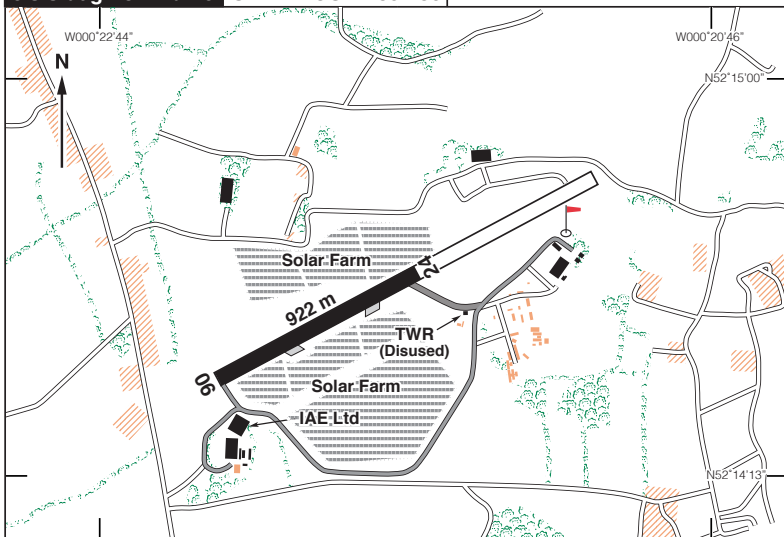

EGK8

N52 14.57 W000 21.85

LITTLE STAUGHTON

225ft AMSL

4nm WNW of St. Neots.

BKY 116-25 305 22

c/s Staughton Traffic SAFETYCOM 135-480

Rwy	Dim(m)	Surface	TORA(m)	LDA(m)	Lighting
-----	--------	---------	---------	--------	----------

06/24	922x46	Asphalt	Unlicensed		Nil
-------	--------	---------	------------	--	-----

Op hrs: PPR (via website). Summer: 0800-2000 daily. Winter: 0800-SS daily.

Landing Fee: On application.

Customs: 24 hrs PNR.

Circuits: All circuits to the South at 1000ft QFE - Avoid local villages.

Warnings: Taxiway to IAE Ltd crosses the asphalt perimeter road which is also used by motor vehicles.

Agricultural vehicles may temporarily use the runway.